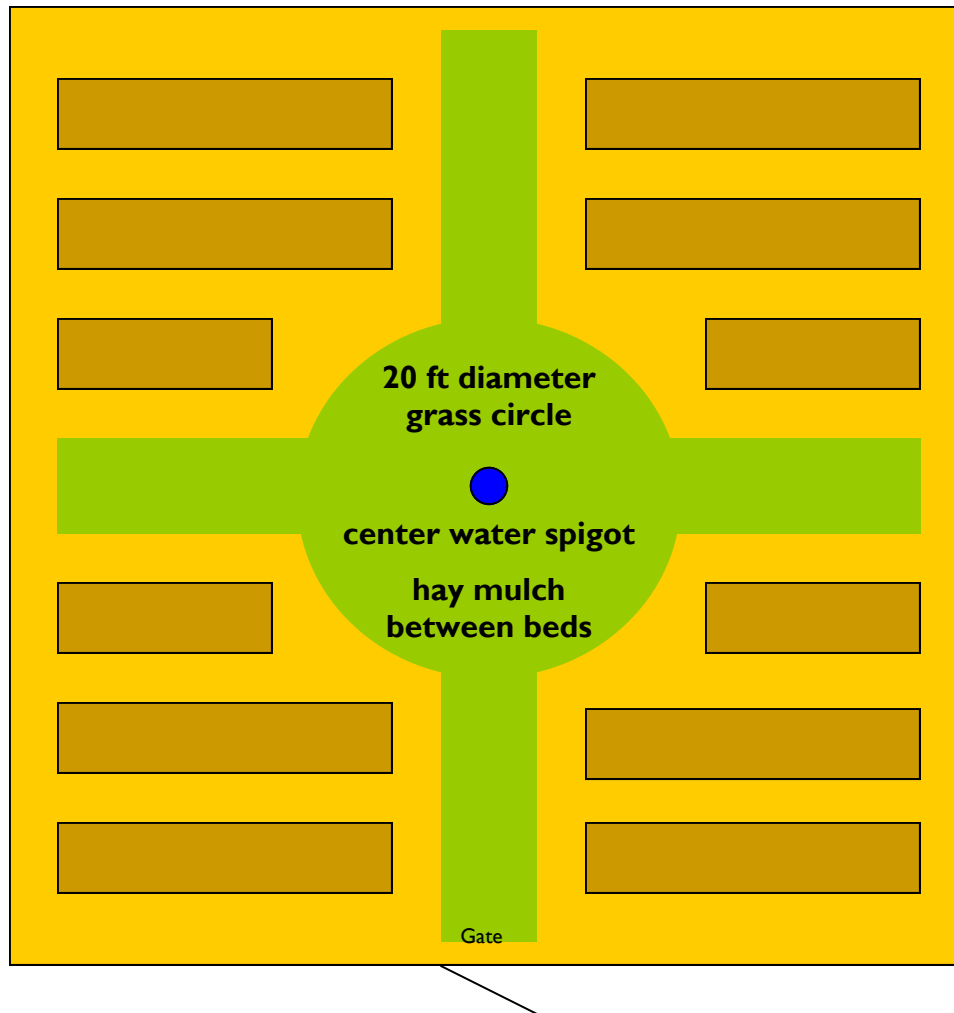

**Design for neighborhood community garden  
(50 ft x 50 ft)**

**8 raised beds  
4 ft wide x 17.5 ft long**

**4 raised beds  
4 ft wide x 12.5 ft long**

**Design scale  
1 inch = 10 feet**

**design by Friends of Burlington Gardens  
[www.burlingtongardens.org](http://www.burlingtongardens.org)**